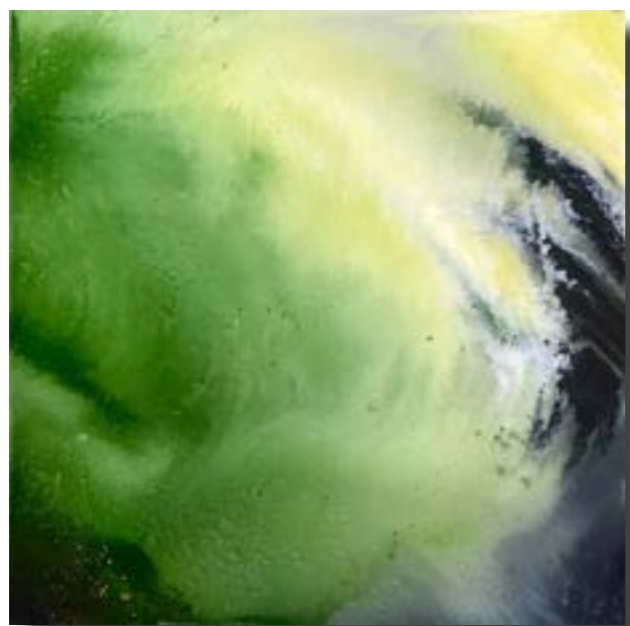

GRACE
Acrylic and resin on board
1200 x 1200mm
[More Info or Buy Artwork](#)