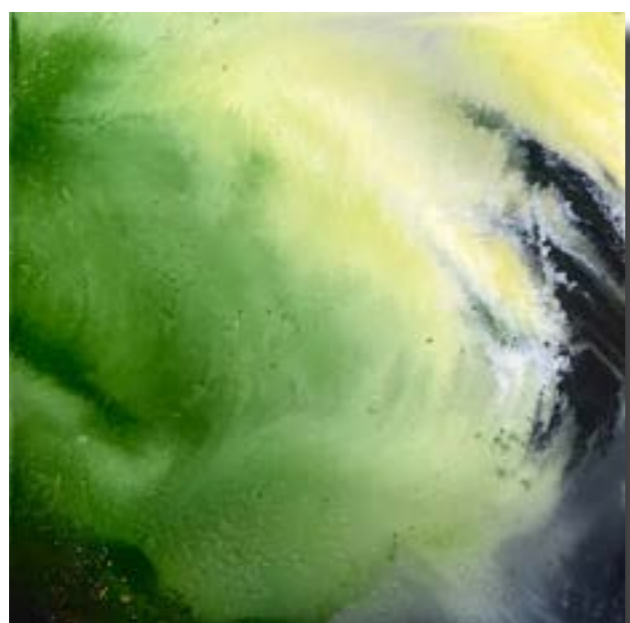

GRACE
Acrylic and resin on board
1200 x 1200mm
[More Info or Buy Artwork](#)