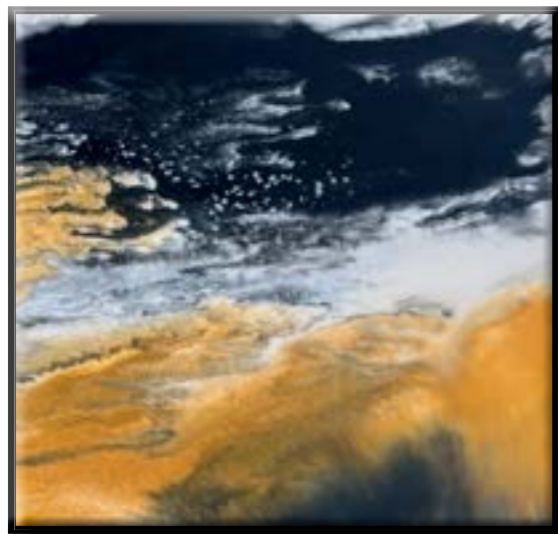

SHADOW
Acrylic and matt resin on board, framed
1020 x 1020mm
[More Info or Buy Artwork](#)