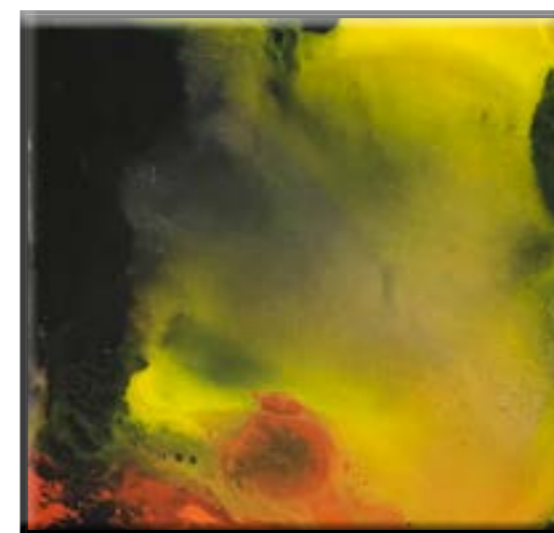

EMBER
Acrylic and resin on board, framed
1020 x 1020mm
[More Info or Buy Artwork](#)